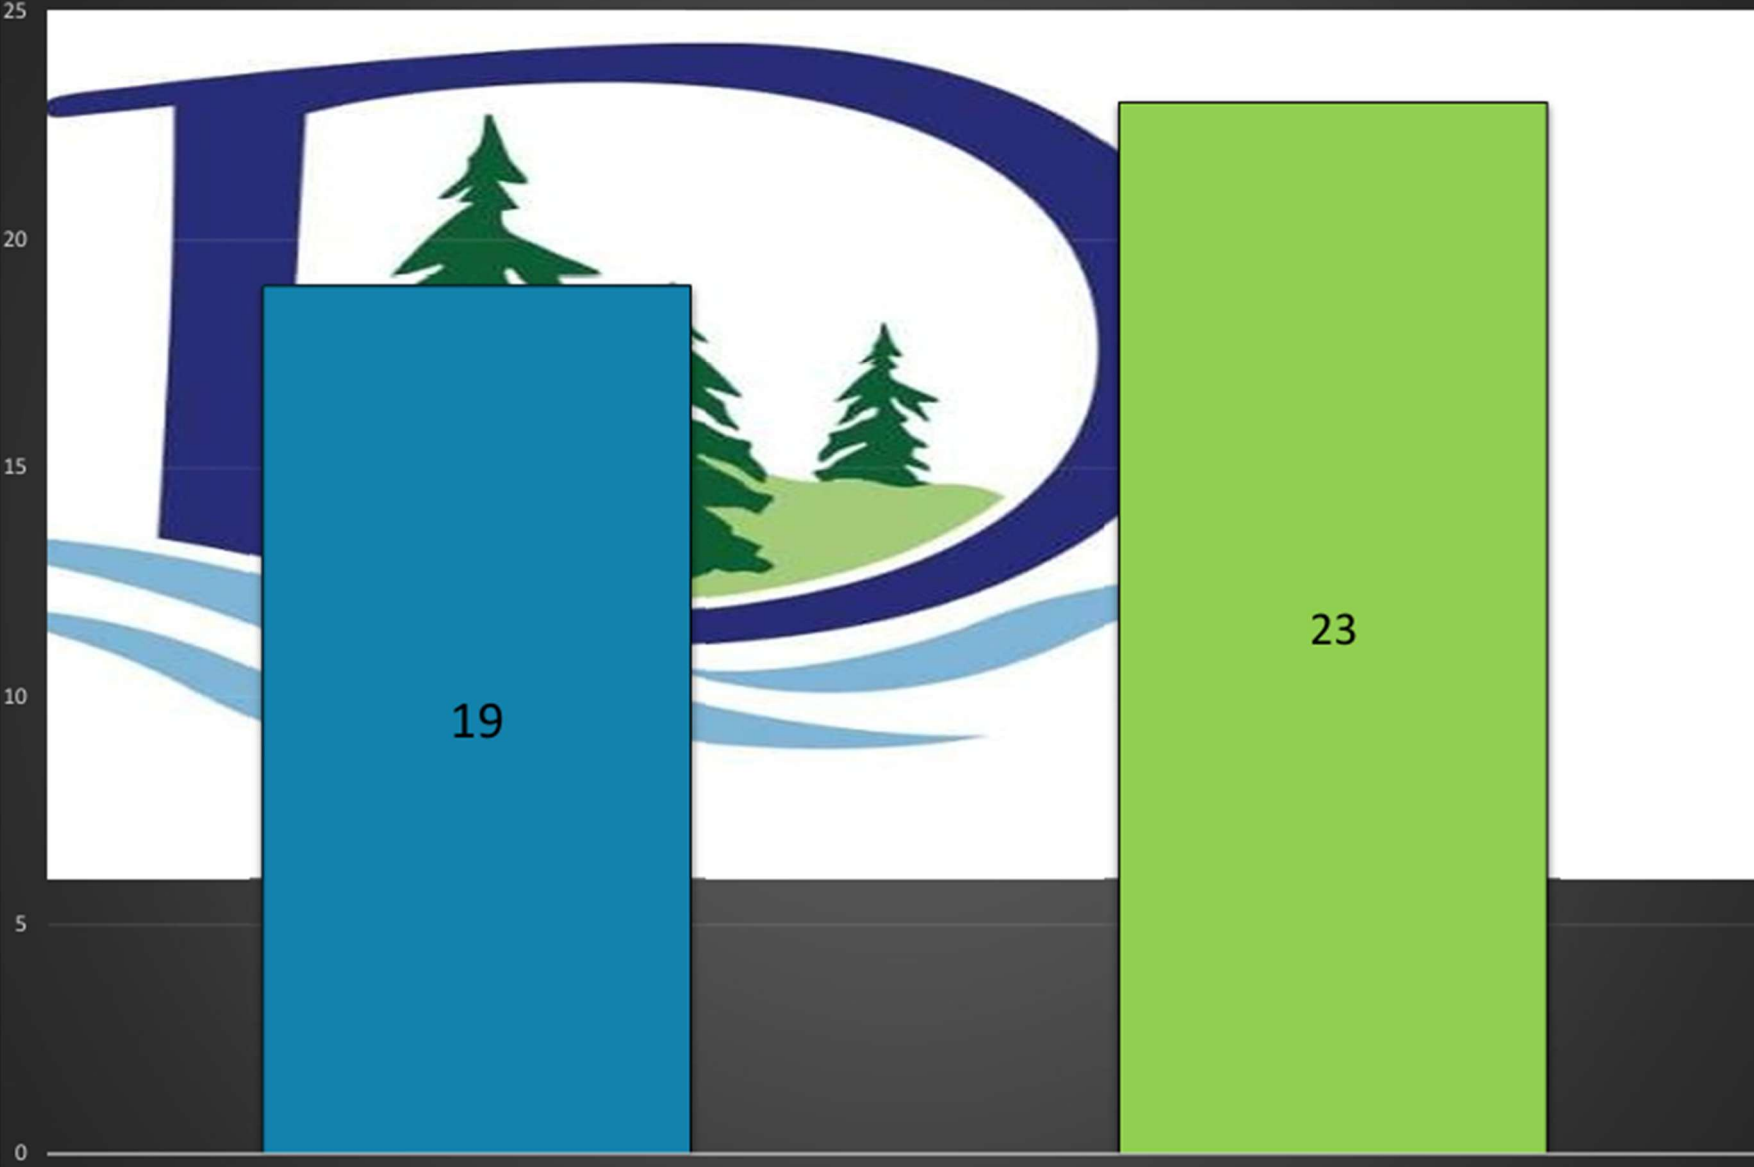

WP261440724	458	05/24/2026	18:13	ALA	PD	3	T1	Tualatin PD	165XX SW OWLET TER	9321
WP261460451	912	05/26/2026	10:15	TS	SI	3	Y2	Tualatin PD	SW BOONES FERRY RD / SW LOWER BOONES FERRY RD	9769
WP261460624	404	05/26/2026	11:51	CIV	SI	5	S1	Tualatin PD	184XX SW BOONES FERRY RD	5885
WP261470264	363	05/27/2026	08:00	WCK	PD	3	X1	Tualatin PD	76XX SW AFTON LN	9151
WP261470513	188	05/27/2026	10:52	CIV	SI	5	W1	WCSO	184XX SW BOONES FERRY RD	5885
WP261471316	748	05/27/2026	19:37	FOL	PD	5	W1	Tualatin PD	76XX SW AFTON LN	9769
WP261480762	073	05/28/2026	13:12	MSP	PD	3	X1	Tualatin PD	180XX SW LOWER BOONES FERRY RD	9111
WP261490088	038	05/29/2026	03:08	DOM	PD	2	R2	Tualatin PD		9431
WP261500105	686	05/30/2026	02:22	TS	SI	3	Y2	Tualatin PD	184XX SW BOONES FERRY RD	9441

CALLS FOR SERVICE

SELF INITIATED

DISPATCHED